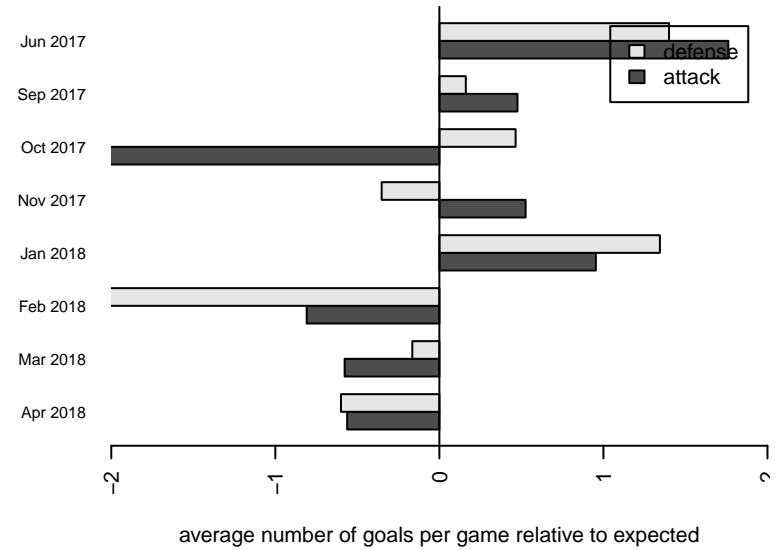

Performance relative to 13 month average