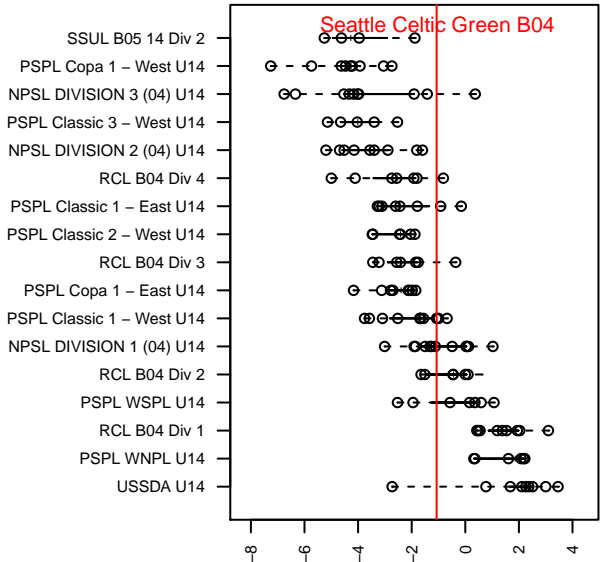

## Seattle Celtic Green B04

Seattle Celtic  
 Seattle, WA  
 B04 total strength=1182  
 attack=6.8 defense=2.07  
 fall league = PSPL Classic 1 – West U14  
 spr league = Spr PSPL – '04 Super 2 U14

alt names used:  
 Seattle Celtic B04 Green  
 Seattle Celtic B04 Green  
 Seattle Celtic B04 Green  
 Seattle Celtic B04 Green  
 Seattle Celtic B04 Green  
 SEATTLE CELTIC B04 GREEN (WA)

**attack and defense variance (black dot)  
relative to other teams  
and top 10 in region**

**attack and defense rating  
relative to others at age  
and all opponents in last 13 months**

**Performance relative to 13 month average**