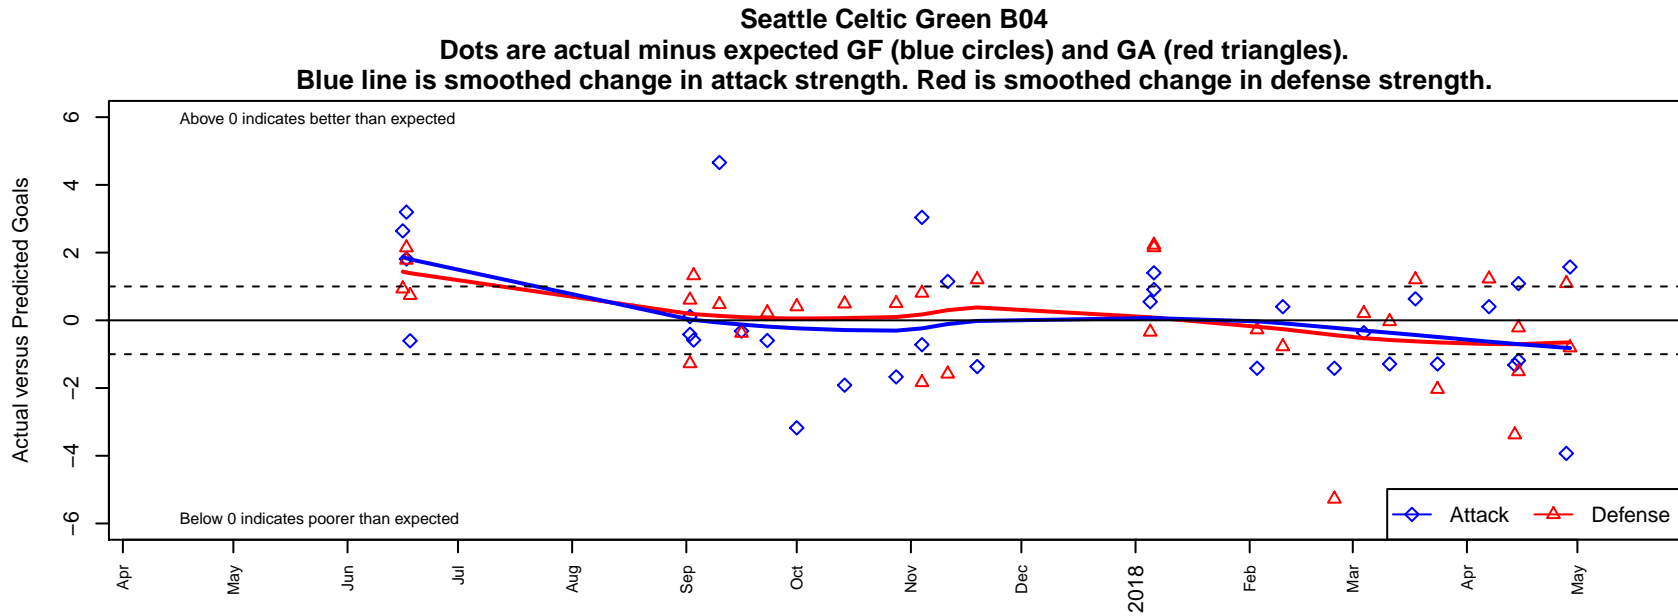

## Seattle Celtic Green B04

Seattle Celtic  
 Seattle, WA  
 B04 total strength=1182  
 attack=6.8 defense=2.07  
 fall league = PSPL Classic 1 – West U14  
 spr league = Spr PSPL – '04 Super 2 U14

alt names used:  
 Seattle Celtic B04 Green  
 Seattle Celtic B04 Green  
 Seattle Celtic B04 Green  
 Seattle Celtic B04 Green  
 Seattle Celtic B04 Green  
 SEATTLE CELTIC B04 GREEN (WA)

**attack and defense variance (black dot)  
relative to other teams  
and top 10 in region**

**attack and defense rating  
relative to others at age  
and all opponents in last 13 months**

**Performance relative to 13 month average**